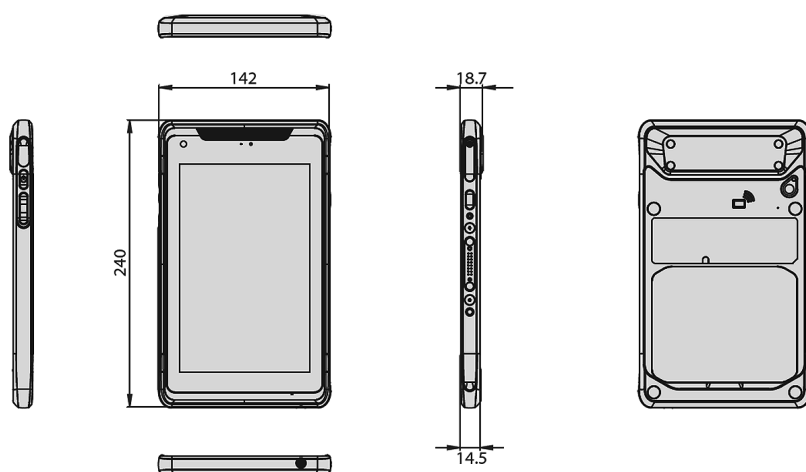

*The battery operation duration and recharge time may vary according to different factors such as screen brightness, applications, features, power management, battery condition, and other configurable settings.

Unit: mm